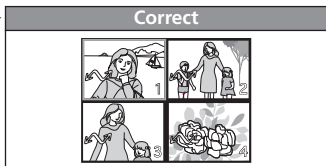

Transfer Marking (pp. 40, 77)